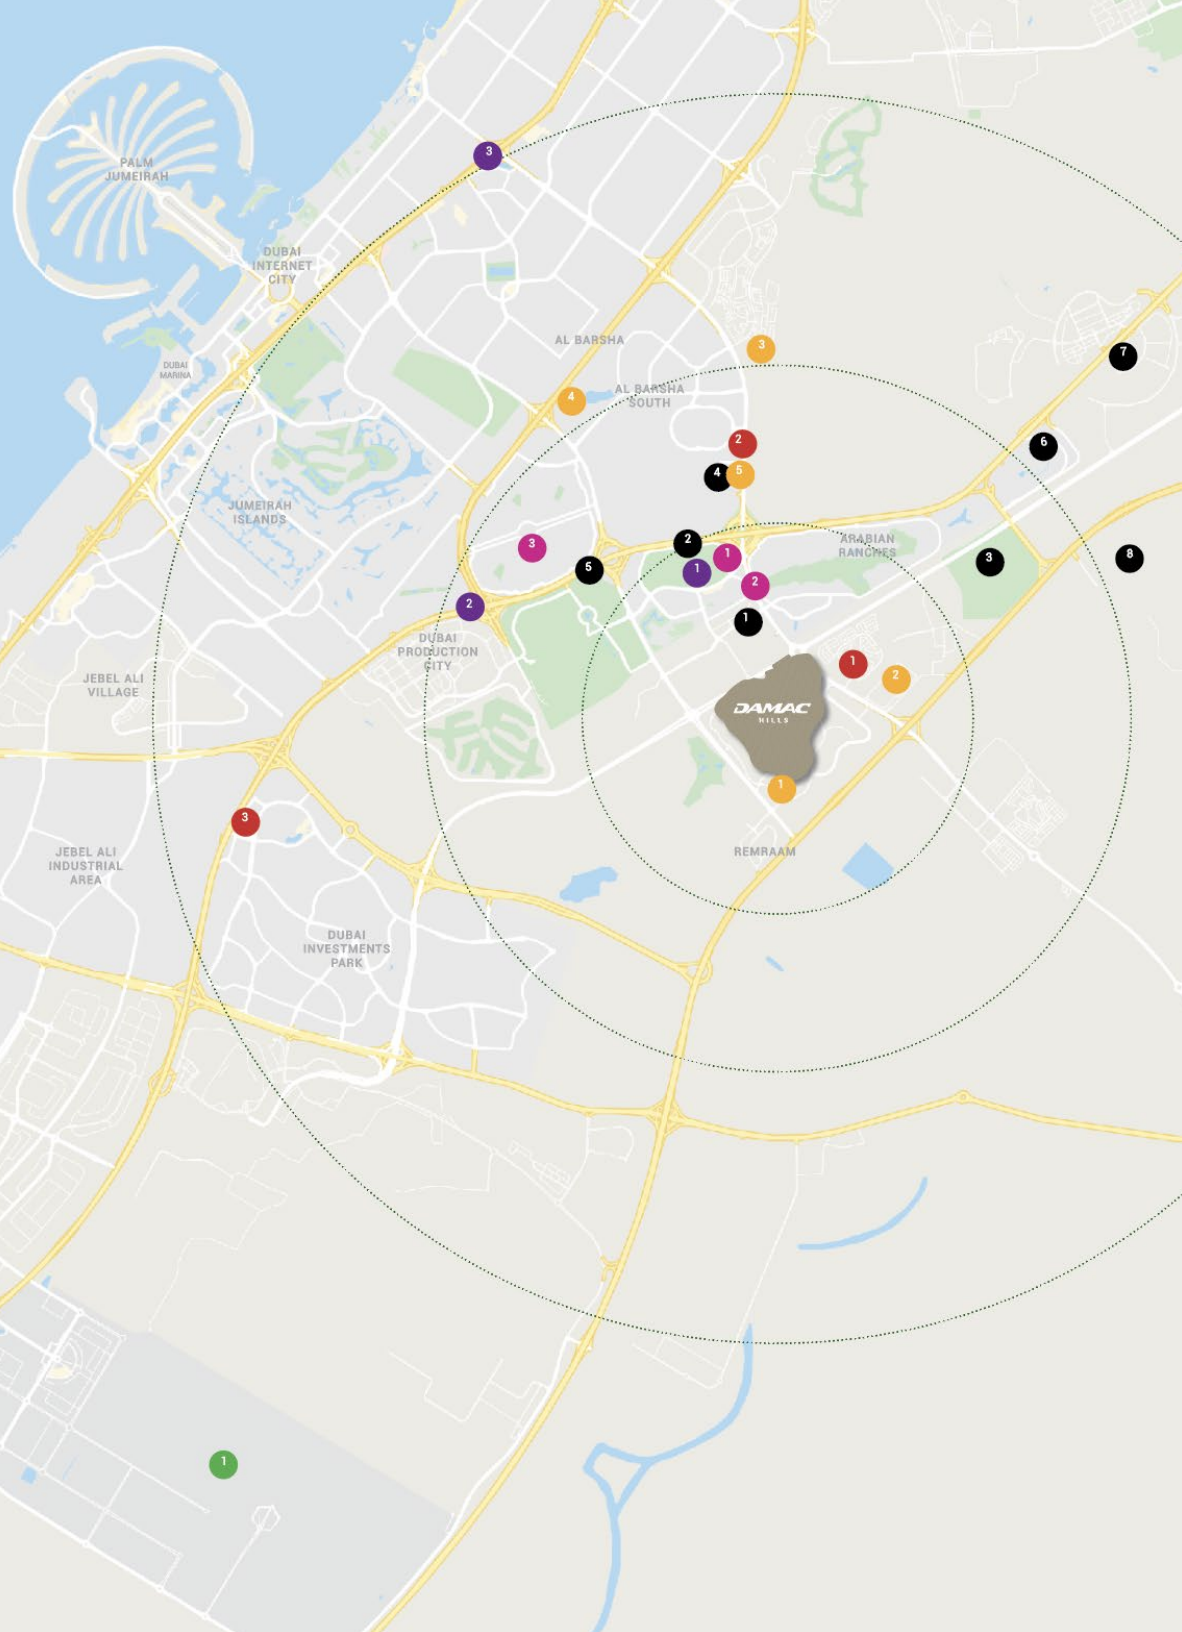

# Golf course

GOLF ORIGINATED FROM A GAME PLAYED ON THE EASTERN COAST OF SCOTLAND, IN AN AREA CLOSE TO THE ROYAL CAPITAL OF EDINBURGH.

IN THOSE EARLY DAYS PLAYERS WOULD ATTEMPT TO HIT A PEBBLE OVER SAND DUNES AND AROUND TRACKS USING A BENT STICK OR CLUB.

# The location

## HOSPITALS

- 1 Aster Medical Centre – 9 minutes
- 2 Mediclinic Parkview Hospital – 12 minutes
- 3 NMC Royal Hospital – 19 minutes

## SCHOOLS

- 1 Jebel Ali School – 5 minutes
- 2 Fairgreen International School – 11 minutes
- 3 Global Indian International School – 16 minutes
- 4 Safa Community School – 18 minutes
- 5 Kings' School – 21 minutes